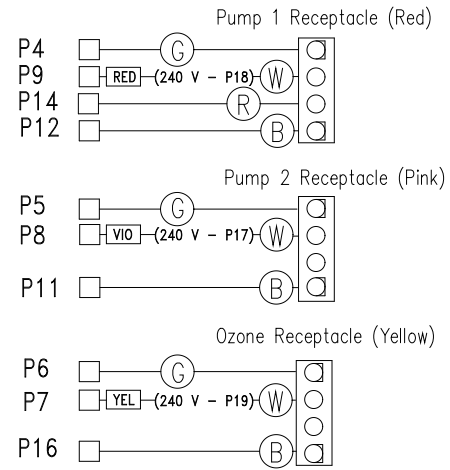

LEGEND	
	- 1/4" QUICK CONNECT
	- 1/4" QUICK CONNECT PIGGYBACK
	- FORK CONNECTOR
	- RING CONNECTOR
	- SOCKET CONNECTOR
	- PIN CONNECTOR

**HYDRO-QUIP**  
CORONA, CA (909) 273-7575

Manufacture Notes: For 240 V Operation of Heater, Plug Must be Installed into 240 Receptacle

Dwg. No. <b>J550A0-DKQY</b>	Drawn BH	Rev 8
Approved By:	Date 06.14.01	
Diagram No. <b>4811</b>		

Wire Color Code	
B - Black	G - Green
Br - Brown	Bl - Blue
R - Red	V - Violet
O - Orange	W - White
Y - Yellow	Gr - Gray