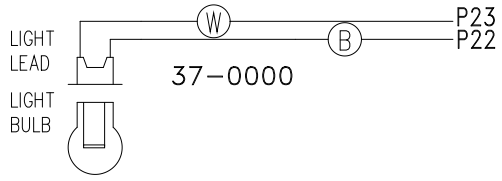

LEGEND	
	- 1/4" QUICK CONNECT
	- 1/4" QUICK CONNECT PIGGYBACK
	- FORK CONNECTOR
	- RING CONNECTOR
	- SOCKET CONNECTOR
	- PIN CONNECTOR

**HYDRO-QUIP**  
CORONA, CA (909) 273-7575

Manufacture Notes: For 240 V Operation of Heater, Plug Must be Installed into 240 Receptacle

Dwg. No. <b>J550A0-DKQY</b>	Drawn BH	Rev 8
Approved By:	Date 06.14.01	
Diagram No. <b>4811</b>		

Wire Color Code	
B - Black	G - Green
Br - Brown	Bl - Blue
R - Red	V - Violet
O - Orange	W - White
Y - Yellow	Gr - Gray